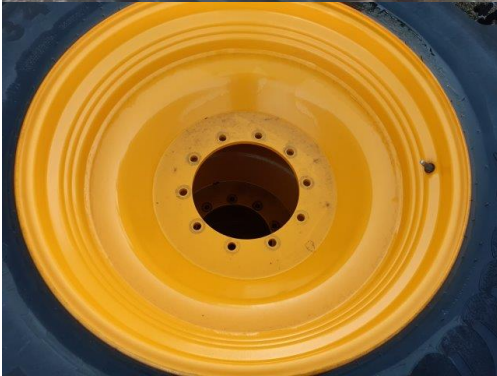

**TYRES 420/85 R34**  
**YEAR: 0**  
**HOURS: 0**  
**STOCK NUMBER: 21031267**

All prices shown are exclusive of VAT.

[Email Sales Manager Directly](#)

**SKU: 021031267**

**Price: £3,000**

**Stock: N/A**

## PRODUCT DESCRIPTION

TO SUIT TIER 4 4220 10 STUD AXLES SET OF FOUR

WHEELS AND TYRES

---

Stock number: 21031267

Year: 0

Hours: 0

Condition: Average