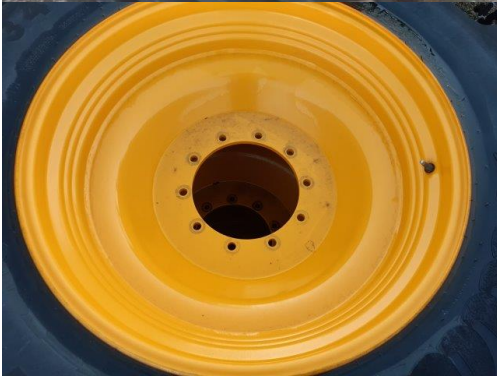

**TYRES 420/85 R34**

**YEAR: 0**

**HOURS: 0**

**STOCK NUMBER: 21031267**

All prices shown are exclusive of VAT.

[Email Sales Manager Directly](#)

**SKU: 021031267**

**Price: £3,000**

## PRODUCT DESCRIPTION

TO SUIT TIER 4 4220 10 STUD AXLES SET OF FOUR

WHEELS AND TYRES

---

Stock number: 21031267

Year: 0

Hours: 0

Condition: Average