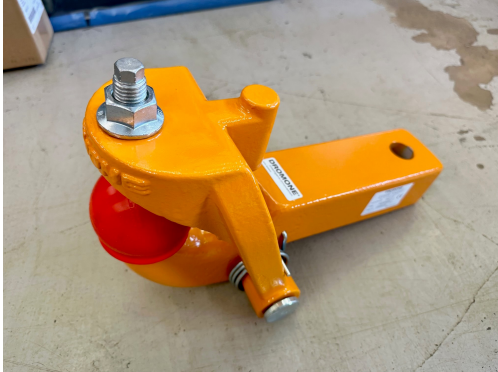

**LYNX 80MM**  
**HOURS: 0**  
**STOCK NUMBER: 21032037**

All prices shown are exclusive of VAT.

[Email Sales Manager Directly](#)

SKU: 202321032037

Price: £760

Stock: N/A

## PRODUCT DESCRIPTION

TO SUIT JCB FASTRAC 4220 AND 8330 **\*\*IN STOCK\*\*** ITEM CODE: DB-750-00281-00

LYNX BALL HITCH

---

Stock number: 21032037

Year: 2023

Hours: 0

Condition: New