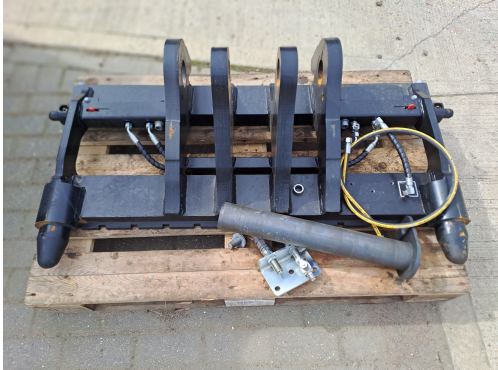

**JCB PIN & CONE**  
**HOURS: 0**  
**STOCK NUMBER: 11032577**

All prices shown are exclusive of VAT.

[Email Sales Manager Directly](#)

SKU: 011032577

Price: £1,850

Stock: N/A

## PRODUCT DESCRIPTION

TO SUIT TM320S **\*\*IN STOCK\*\***

JCB CARRIAGE

---

Stock number: 11032577

Year: 0

Hours: 0

Condition: Average