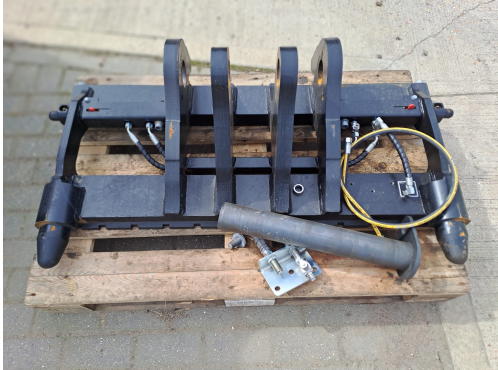

JCB PIN & CONE
HOURS: 0
STOCK NUMBER: 11032577

All prices shown are exclusive of VAT.

[Email Sales Manager Directly](#)

SKU: 011032577

Price: £1,850

Stock: N/A

PRODUCT DESCRIPTION

TO SUIT TM320S **IN STOCK**

JCB CARRIAGE

Stock number: 11032577

Year: 0

Hours: 0

Condition: Average

Status: New

Reg No:

Depot Location: