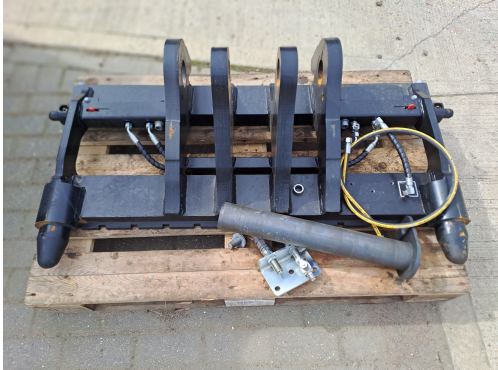

JCB PIN & CONE
HOURS: 0
STOCK NUMBER: 11032577

All prices shown are exclusive of VAT.

[Email Sales Manager Directly](#)

SKU: 011032577

Price: £1,850

Stock: N/A

PRODUCT DESCRIPTION

TO SUIT TM320S ****IN STOCK****

JCB CARRIAGE

Stock number: 11032577

Year: 0

Hours: 0

Condition: Average

Status: New

Reg No:

Depot Location: