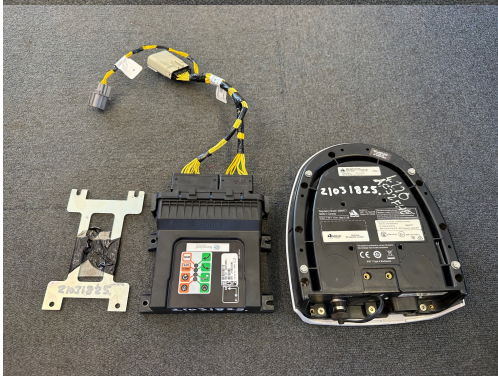

JCB GPS GUIDANCE

YEAR: 0

HOURS: 0

STOCK NUMBER: 21031825

All prices shown are exclusive of VAT.

[Email Sales Manager Directly](#)

SKU: 021031825

Price: £6,500

Stock: N/A

PRODUCT DESCRIPTION

NOVOTEL SYSTEM TO SUIT 4220 ICON

JCB

Stock number: 21031825

Year: 0

Hours: 0

Condition: Average