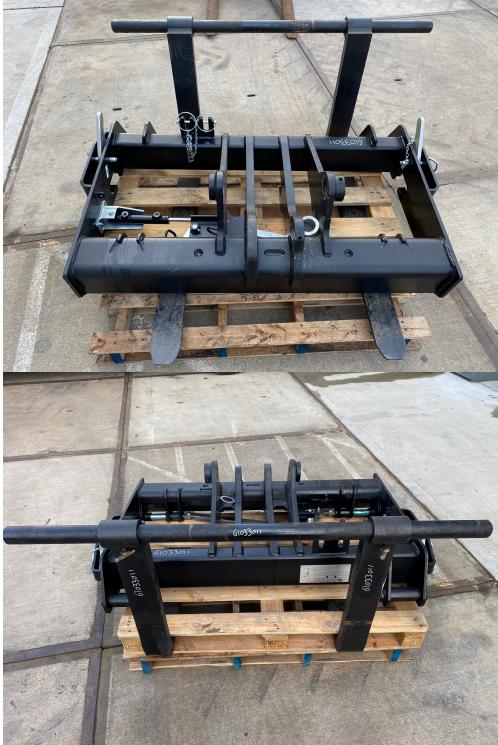

JCB CARRIAGE

HOURS: 0

STOCK NUMBER: 61033011

All prices shown are exclusive of VAT.

[Email Sales Manager Directly](#)

SKU: 202461033011

Price: £2,500

Stock: N/A

PRODUCT DESCRIPTION

Q-FIT C/W PALLET FORKS TO FIT 530-60

JCB

Stock number: 61033011

Year: 2024

Hours: 0

Condition: New

Status: New