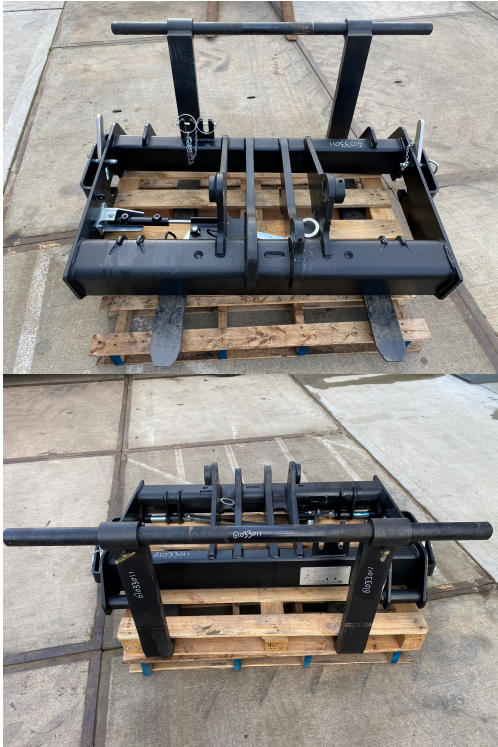

JCB CARRIAGE

HOURS: 0

STOCK NUMBER: 61033011

All prices shown are exclusive of VAT.

[Email Sales Manager Directly](#)

SKU: 202461033011

Price: £2,500

Stock: N/A

PRODUCT DESCRIPTION

Q-FIT C/W PALLET FORKS TO FIT 530-60

JCB

Stock number: 61033011

Year: 2024

Hours: 0

Condition: New

Status: New