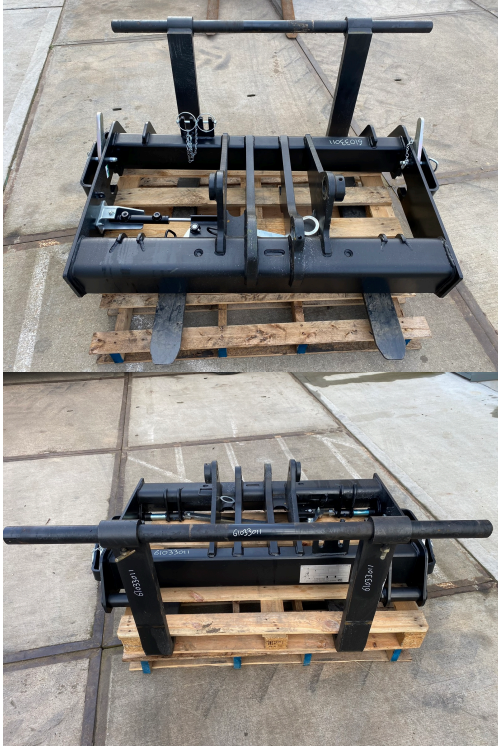

JCB CARRIAGE

HOURS: 0

STOCK NUMBER: 61033011

All prices shown are exclusive of VAT.

[Email Sales Manager Directly](#)

SKU: 202461033011

Price: £2,500

Stock: N/A

PRODUCT DESCRIPTION

Q-FIT C/W PALLET FORKS TO FIT 530-60

JCB

Stock number: 61033011

Year: 2024

Hours: 0

Condition: New

Status: New