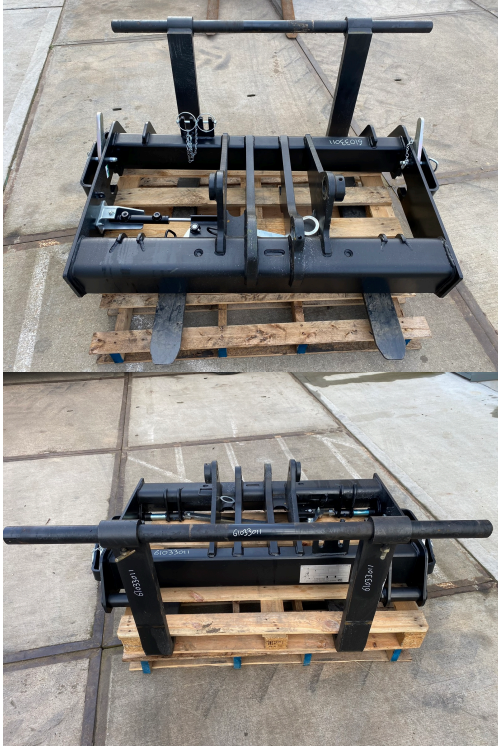

## JCB CARRIAGE

**HOURS: 0**

**STOCK NUMBER: 61033011**

All prices shown are exclusive of VAT.

[Email Sales Manager Directly](#)

**SKU: 202461033011**

**Price: £2,500**

**Stock: N/A**

## PRODUCT DESCRIPTION

Q-FIT C/W PALLET FORKS TO FIT 530-60

JCB

---

Stock number: 61033011

Year: 2024

Hours: 0

Condition: New