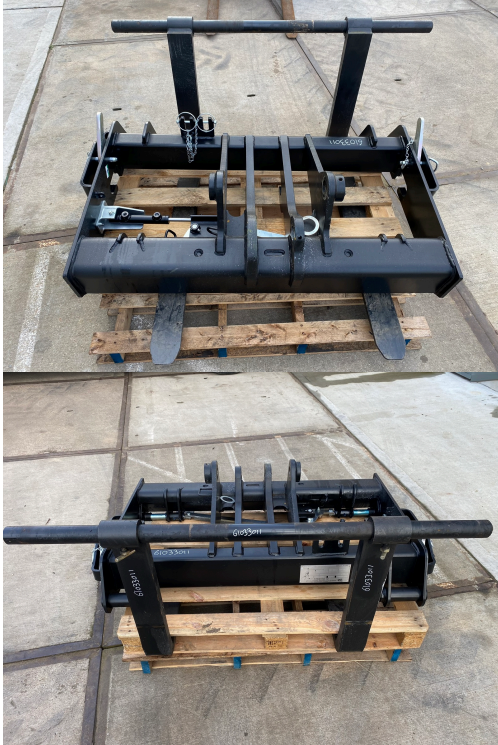

## JCB CARRIAGE

**HOURS: 0**

**STOCK NUMBER: 61033011**

All prices shown are exclusive of VAT.

[Email Sales Manager Directly](#)

**SKU: 202461033011**

**Price: £2,500**

**Stock: N/A**

## PRODUCT DESCRIPTION

Q-FIT C/W PALLET FORKS TO FIT 530-60

JCB

---

Stock number: 61033011

Year: 2024

Hours: 0

Condition: New